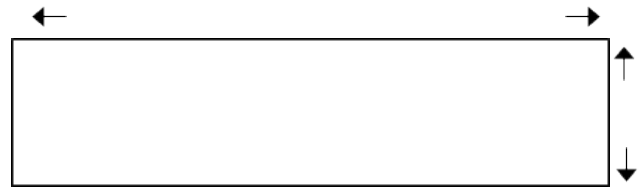

PHONE NO :

EMAIL :

BRAND + COLOR :

PLEASE INDICATE JOINS & ENDS ON YOUR DRAWING PER LEGEND BELOW:

FRONT/PROFILE EDGES : || || ||

SIDE EDGES : **XXX**

JOINS : - - - - -

28 MM / 39 MM Quadra
3 MM Radius

180°

D SHAPE

SQUARE EDGE

CLASSIC 6 - 8 MM